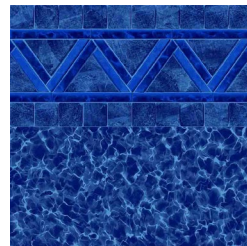

Brand Name: Poolside by CGT

Product Type/Gauge (mil): 28 and 20

Base Film (Color): Medium Blue

Blue Beach Pebble

Blue Raleigh

Lancashire

Hamlin

Clarkson

Mykonos

Lake Tahoe

Lake Tahoe Wall

Water Street

Cirali Beach

Company Name: Canadian General-Tower

Brand Name: Poolside by CGT

Product Type/Gauge (mil): 28 and 20