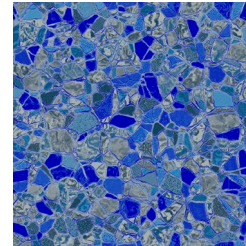

Company Name: Canadian General-Tower

Brand Name: Poolside by CGT

Product Type/Gauge (mil): 28

Base Film (Color): Silver Grey

Opal Bay