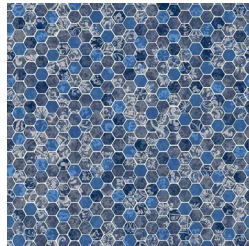

Lake Como

Company Name: Canadian General-Tower

Brand Name: Poolside by CGT

Product Type/Gauge (mil): 28 and 20

Base Film (Color): Eclipse

Butterfly Effect

Granit Gray

Company Name: Canadian General-Tower

Brand Name: Poolside by CGT

Product Type/Gauge (mil): 28

Base Film (Color): Stone Clay

Esagono

Company Name: Canadian General-Tower

Brand Name: Poolside by CGT

Product Type/Gauge (mil): 28

Base Film (Color): Silver Grey