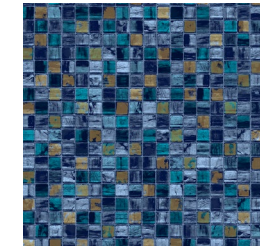

Madison & Luxe