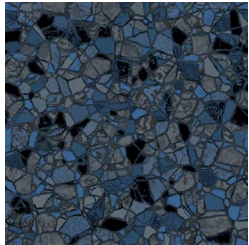

Company Name: Canadian General-Tower

Brand Name: Poolside by CGT

Product Type/Gauge (mil): 28 and 20

Base Film (Color): Eclipse

Butterfly Effect