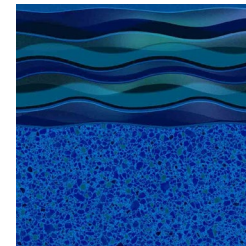

CFFA VINYL POOL LINER CERTIFICATION

List of Certified Products

Canadian General-Tower (CGT)

Company Name: Canadian General-Tower

Brand Name: Poolside by CGT

Product Type/Gauge (mil): 28 and 20

Base Film (Color): High-Definition Electric Blue

HDE Aquarius

HDE Oxford

HDE Breaking Seawall

HDE Antigua

HDE Surf Antigua

Honu

Mahalo

Company Name: Canadian General-Tower

Brand Name: Poolside by CGT

Product Type/Gauge (mil): 28 and 20

Base Film (Color): Medium Blue

Blue Beach Pebble

Blue Raleigh

Lancashire

Hamlin

Clarkson