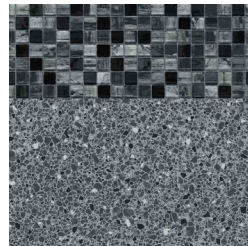

Silver Horizon