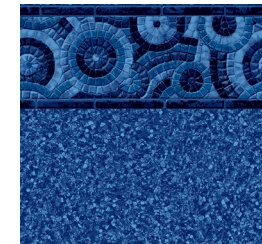

Brand Name: Poolside by CGT

Product Type/Gauge (mil): 28 and 20

Base Film (Color): Medium Blue

Blue Beach Pebble

Blue Raleigh

Lancashire

Hamlin

Clarkson

Mykonos

Lake Tahoe

Lake Tahoe Wall

Water Street

Cirali Beach

Company Name: Canadian General-Tower

Brand Name: Poolside by CGT

Product Type/Gauge (mil): 28 and 20