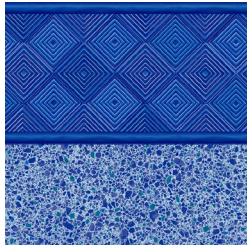

Sandstone

Bronzed Cocoa

Cambridge

Company Name: Canadian General-Tower

Brand Name: Poolside by CGT

Product Type/Gauge (mil): 28

Base Film (Color): Anthracite

Black Slate

Company Name: Canadian General-Tower

Brand Name: Poolside by CGT

Product Type/Gauge (mil): 20

Base Film (Color): Infinity Pale Blue

Cobalt / Malibu

Palmetto Bay /
Brave Beach

Company Name: Canadian General-Tower