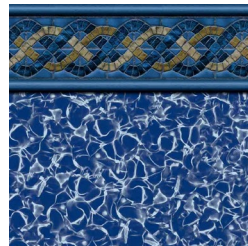

Company Name: Canadian General-Tower

Brand Name: Poolside by CGT

Product Type/Gauge (mil): 28 and 20

Base Film (Color): Pale Blue

Cambridge