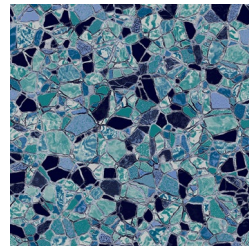

Camino Lagoon